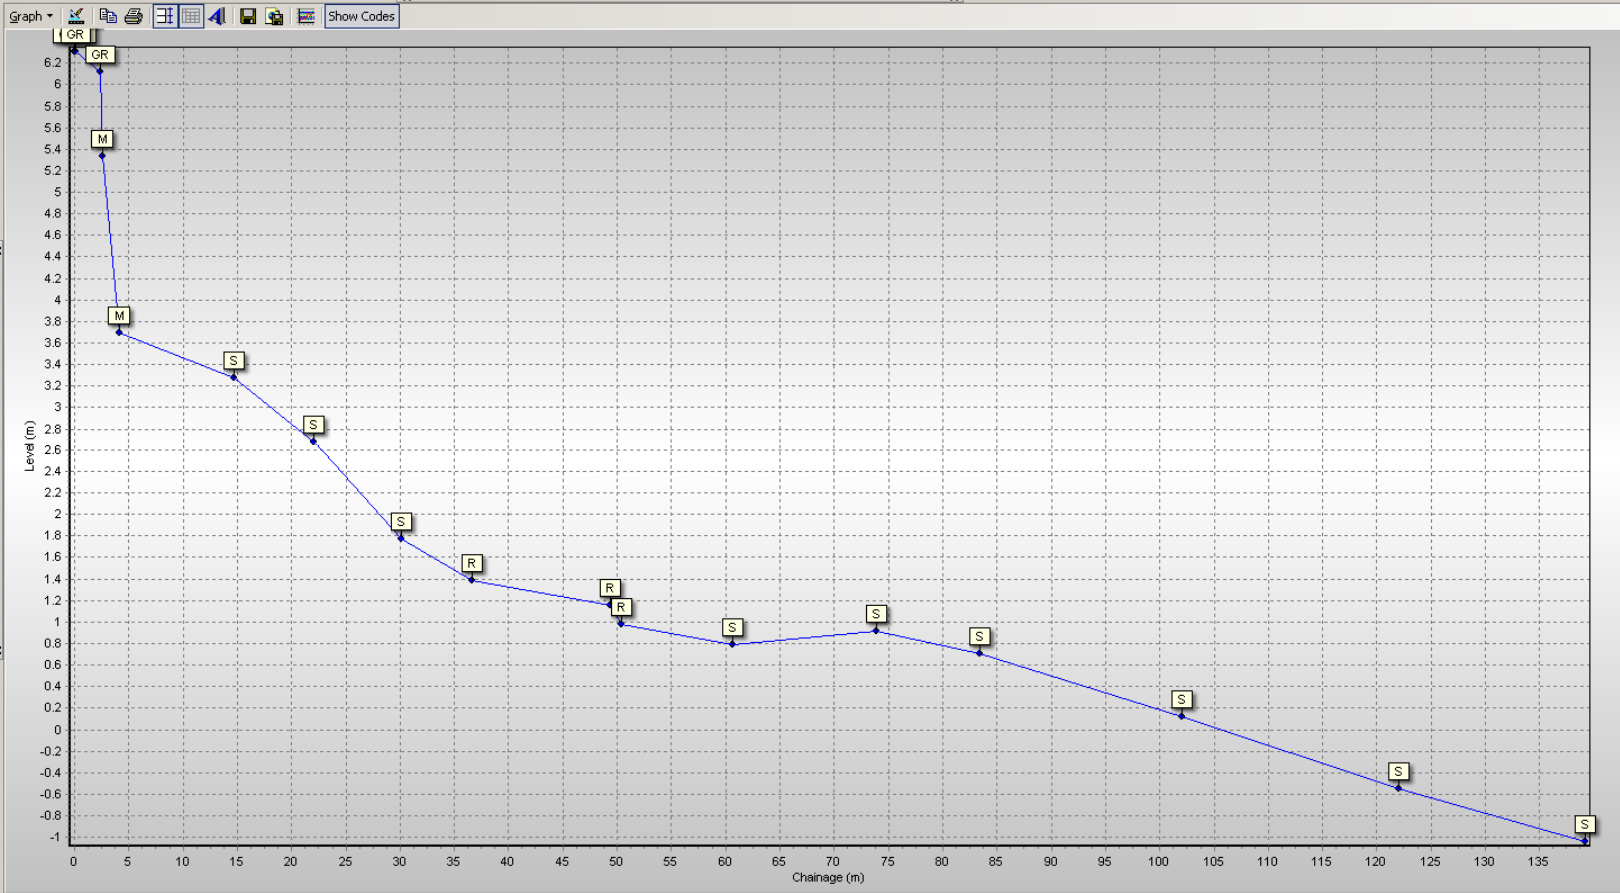

1aWDC11 - 01/09/2009

1aWDC12 - 01/09/2009

Chainage	Level	Code
0.000	6.716	
0.162	6.716	GR
4.067	6.859	GR
13.263	6.590	GR
18.414	6.689	GR
26.948	6.524	DV
27.221	6.095	DV
28.471	5.860	DV
30.168	4.352	DV
32.428	3.741	GS
41.432	3.076	S
51.821	2.107	S
58.240	1.389	S
72.669	1.099	S
81.415	1.285	S
93.949	0.985	S
111.663	0.333	S
129.438	-0.604	S
145.418	-1.036	S

Beach Profiles: 1aWDC01

Beach Profiles: 1aWDC02

Beach Profiles: 1aWDC03

Beach Profiles: 1aWDC04

- 10/11/2006
- 15/10/2007
- 21/10/2008
- 01/09/2009

Beach Profiles: 1aWDC05

Beach Profiles: 1aWDC05A

Beach Profiles: 1aWDC06

- 10/11/2006
- 15/10/2007
- 21/10/2008
- 01/09/2009

Beach Profiles: 1aWDC06A

Beach Profiles: 1aWDC07

Beach Profiles: 1aWDC08

- 10/11/2006
- 15/10/2007
- 21/10/2008
- 01/09/2009

Beach Profiles: 1aWDC09

- 10/11/2006
- 15/10/2007
- 21/10/2008
- 01/09/2009