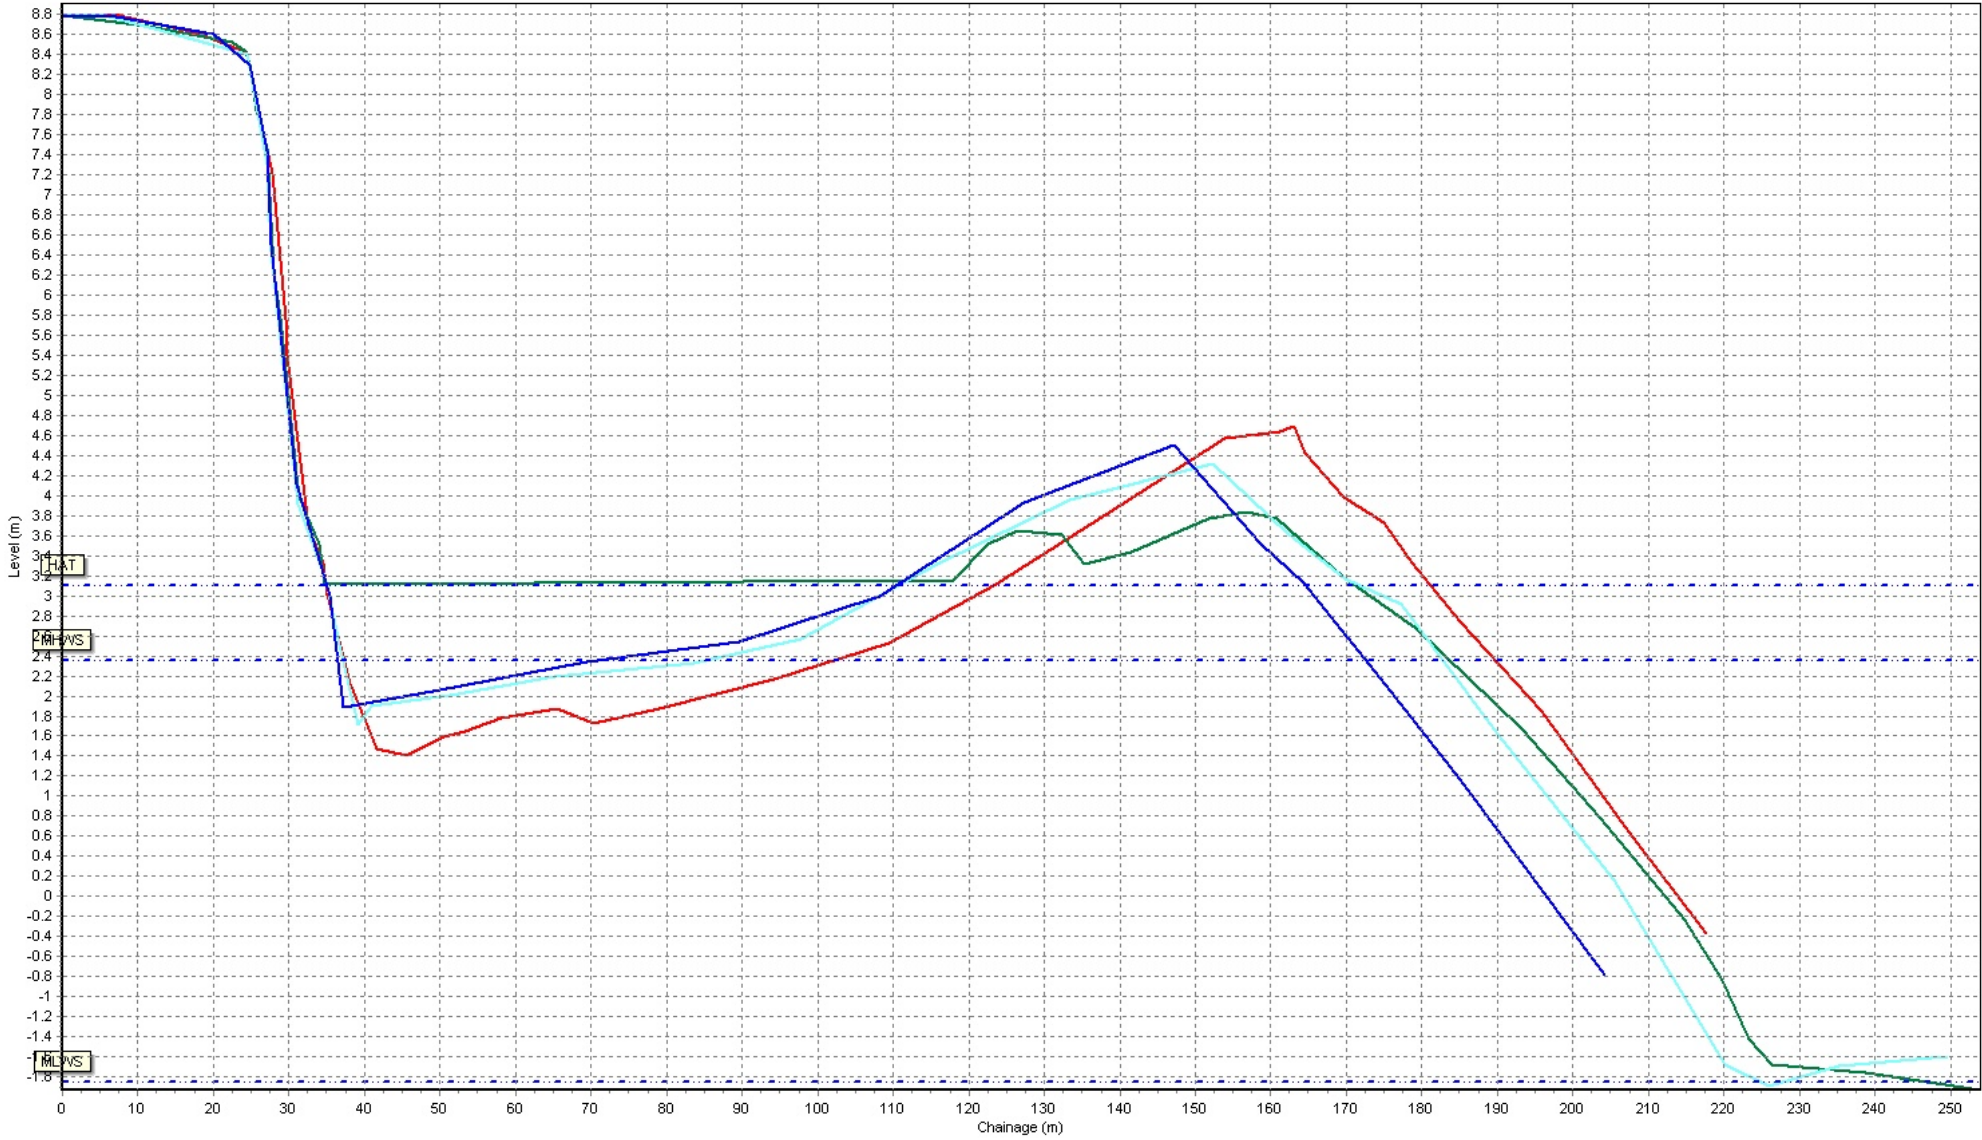

1aWDC13 - 23/09/2009

1aWDC14 - 23/09/2009

Chainage	Level	Code
0.000	6.307	
0.056	6.307	GR
2.432	6.120	GR
2.563	5.330	M
4.093	3.698	M
14.694	3.276	S
22.059	2.681	S
30.146	1.775	S
36.585	1.385	R
49.338	1.153	R
50.368	0.982	R
60.666	0.794	S
73.901	0.917	S
83.446	0.705	S
102.085	0.120	S
122.065	-0.547	S
139.198	-1.039	S

Beach Profiles: 1aWDC01

Beach Profiles: 1aWDC02

Beach Profiles: 1aWDC03

Beach Profiles: 1aWDC04

- 10/11/2006
- 15/10/2007
- 21/10/2008
- 01/09/2009

Beach Profiles: 1aWDC05

Beach Profiles: 1aWDC05A

Beach Profiles: 1aWDC06

- 10/11/2006
- 15/10/2007
- 21/10/2008
- 01/09/2009

Beach Profiles: 1aWDC06A

Beach Profiles: 1aWDC07

Beach Profiles: 1aWDC08

- 10/11/2006
- 15/10/2007
- 21/10/2008
- 01/09/2009

Beach Profiles: 1aWDC09

- 10/11/2006
- 15/10/2007
- 21/10/2008
- 01/09/2009

- 10/11/2006
- 15/10/2007
- 21/10/2008
- 01/09/2009

Beach Profiles: 1aWDC13

- 10/11/2006
- 15/10/2007
- 21/10/2008
- 01/09/2009

Beach Profiles: 1aWDC14

- 10/11/2006
- 15/10/2007
- 21/10/2008
- 01/09/2009