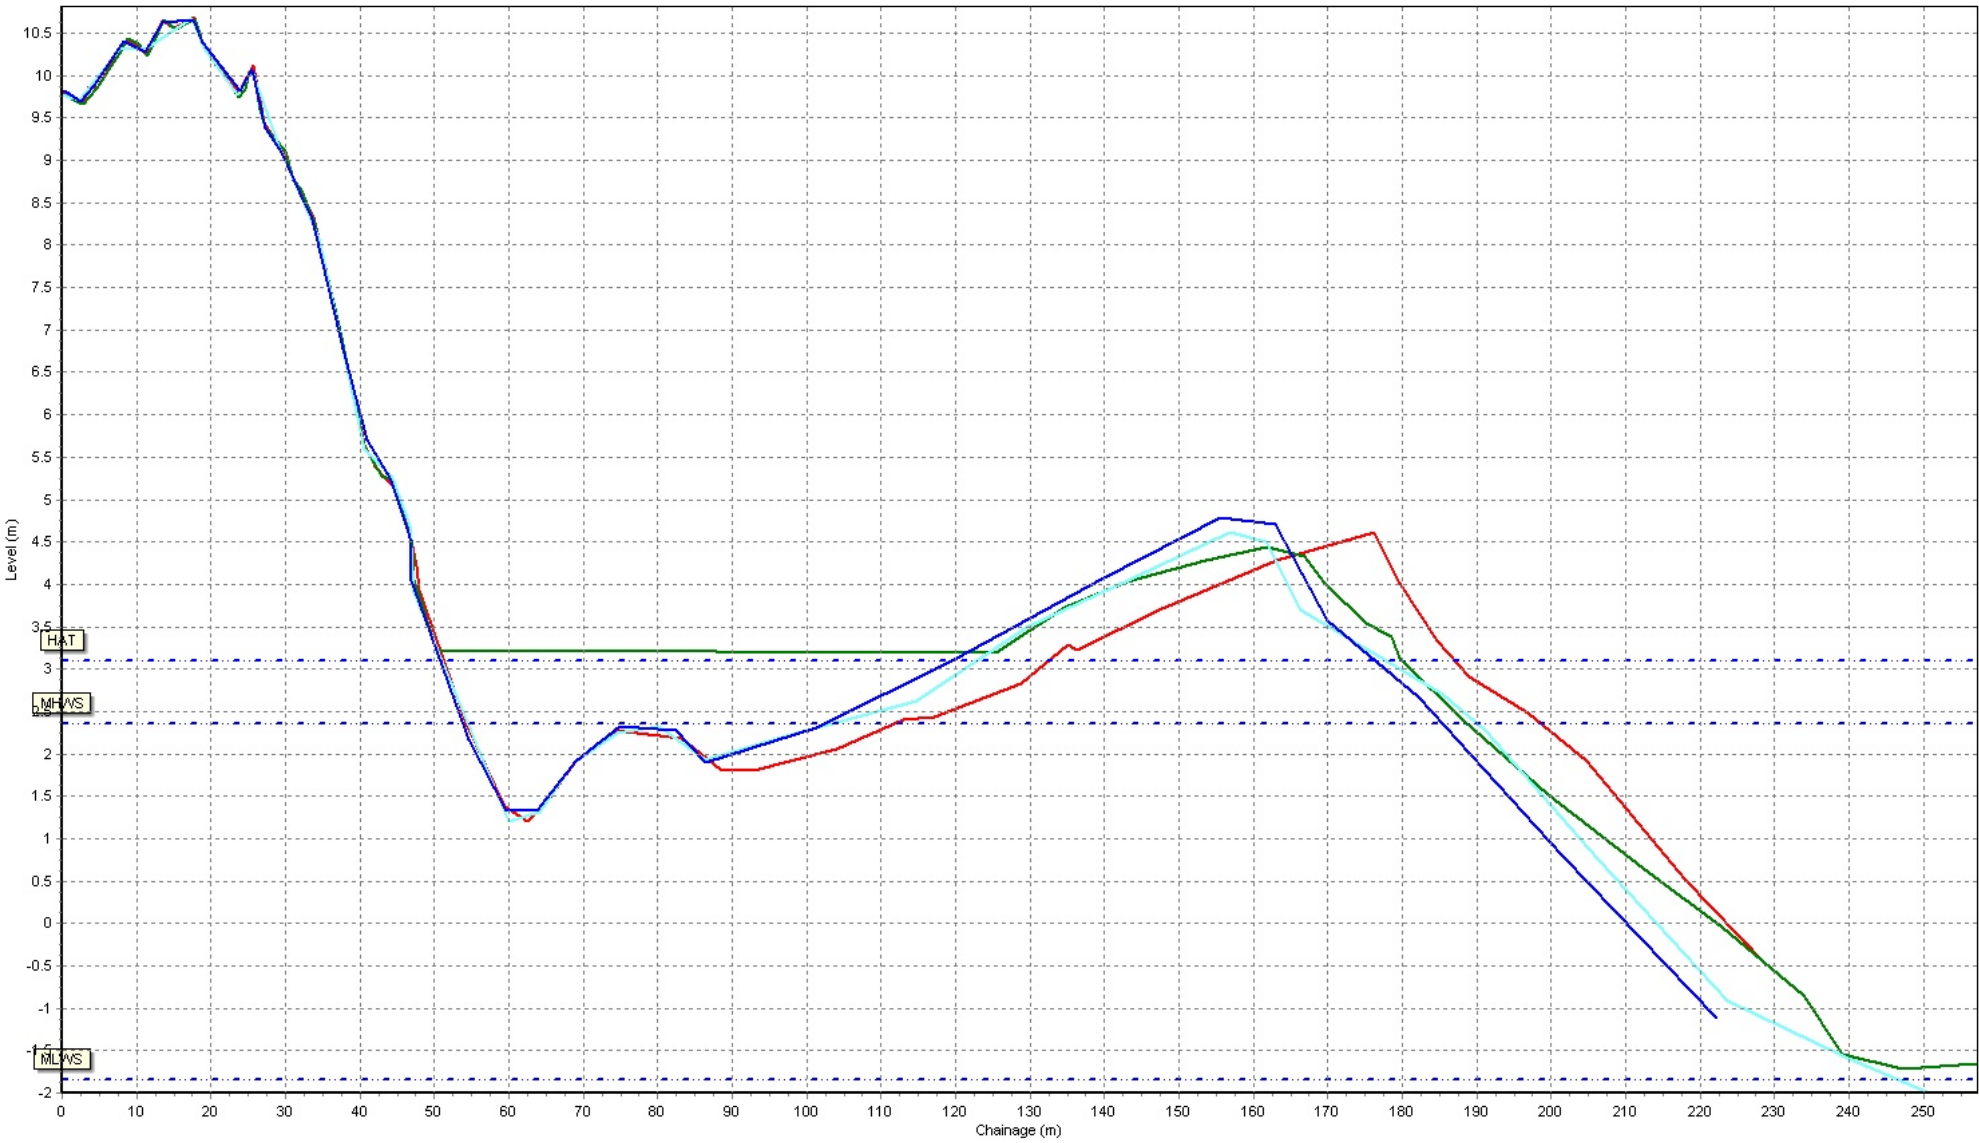

1aWDC13 - 23/09/2009

1aWDC14 - 23/09/2009

Chainage	Level	Code
0.000	6.307	
0.056	6.307	GR
2.432	6.120	GR
2.563	5.330	M
4.093	3.698	M
14.694	3.276	S
22.059	2.681	S
30.146	1.775	S
36.585	1.385	R
49.338	1.153	R
50.368	0.982	R
60.666	0.794	S
73.901	0.917	S
83.446	0.705	S
102.085	0.120	S
122.065	-0.547	S
139.198	-1.039	S

Beach Profiles: 1aWDC01

Beach Profiles: 1aWDC02

Beach Profiles: 1aWDC03

Beach Profiles: 1aWDC04

- 10/11/2006
- 15/10/2007
- 21/10/2008
- 01/09/2009

Beach Profiles: 1aWDC05

Beach Profiles: 1aWDC05A

Beach Profiles: 1aWDC06

- 10/11/2006
- 15/10/2007
- 21/10/2008
- 01/09/2009

Beach Profiles: 1aWDC06A

Beach Profiles: 1aWDC07

Beach Profiles: 1aWDC08

- 10/11/2006
- 15/10/2007
- 21/10/2008
- 01/09/2009

Beach Profiles: 1aWDC09

- 10/11/2006
- 15/10/2007
- 21/10/2008
- 01/09/2009

- 10/11/2006
- 15/10/2007
- 21/10/2008
- 01/09/2009

Beach Profiles: 1aWDC13

- 10/11/2006
- 15/10/2007
- 21/10/2008
- 01/09/2009

Beach Profiles: 1aWDC14

- 10/11/2006
- 15/10/2007
- 21/10/2008
- 01/09/2009