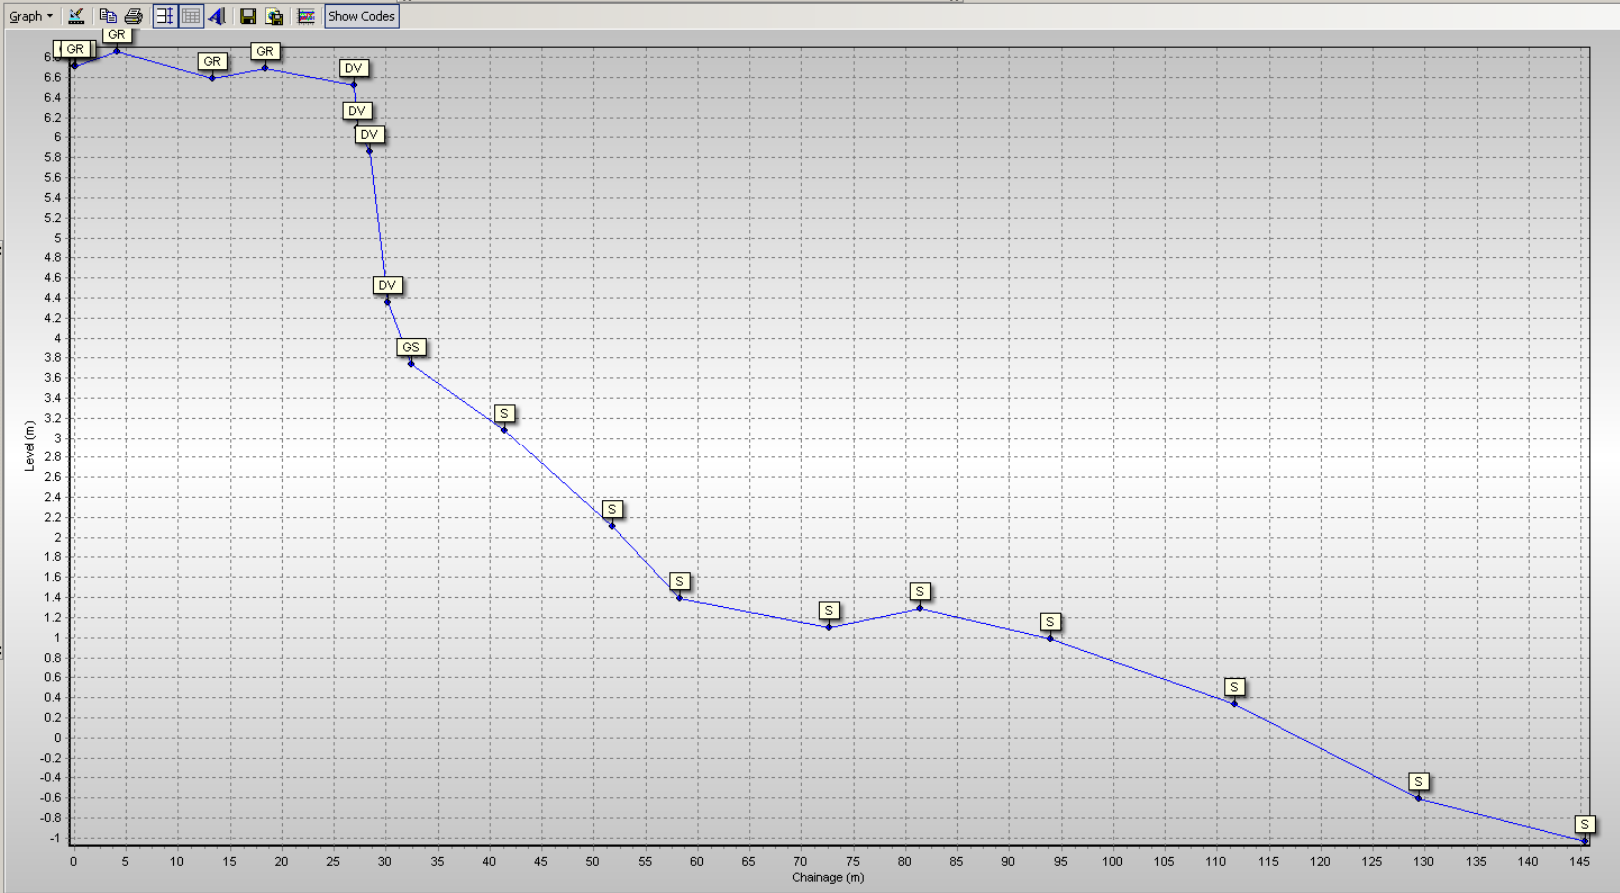

1aWDC12 - 01/09/2009

Chainage	Level	Code
0.000	6.716	
0.162	6.716	GR
4.067	6.859	GR
13.263	6.590	GR
18.414	6.689	GR
26.948	6.524	DV
27.221	6.095	DV
28.471	5.860	DV
30.168	4.352	DV
32.428	3.741	GS
41.432	3.076	S
51.821	2.107	S
58.240	1.389	S
72.669	1.099	S
81.415	1.285	S
93.949	0.985	S
111.663	0.333	S
129.438	-0.604	S
145.418	-1.036	S