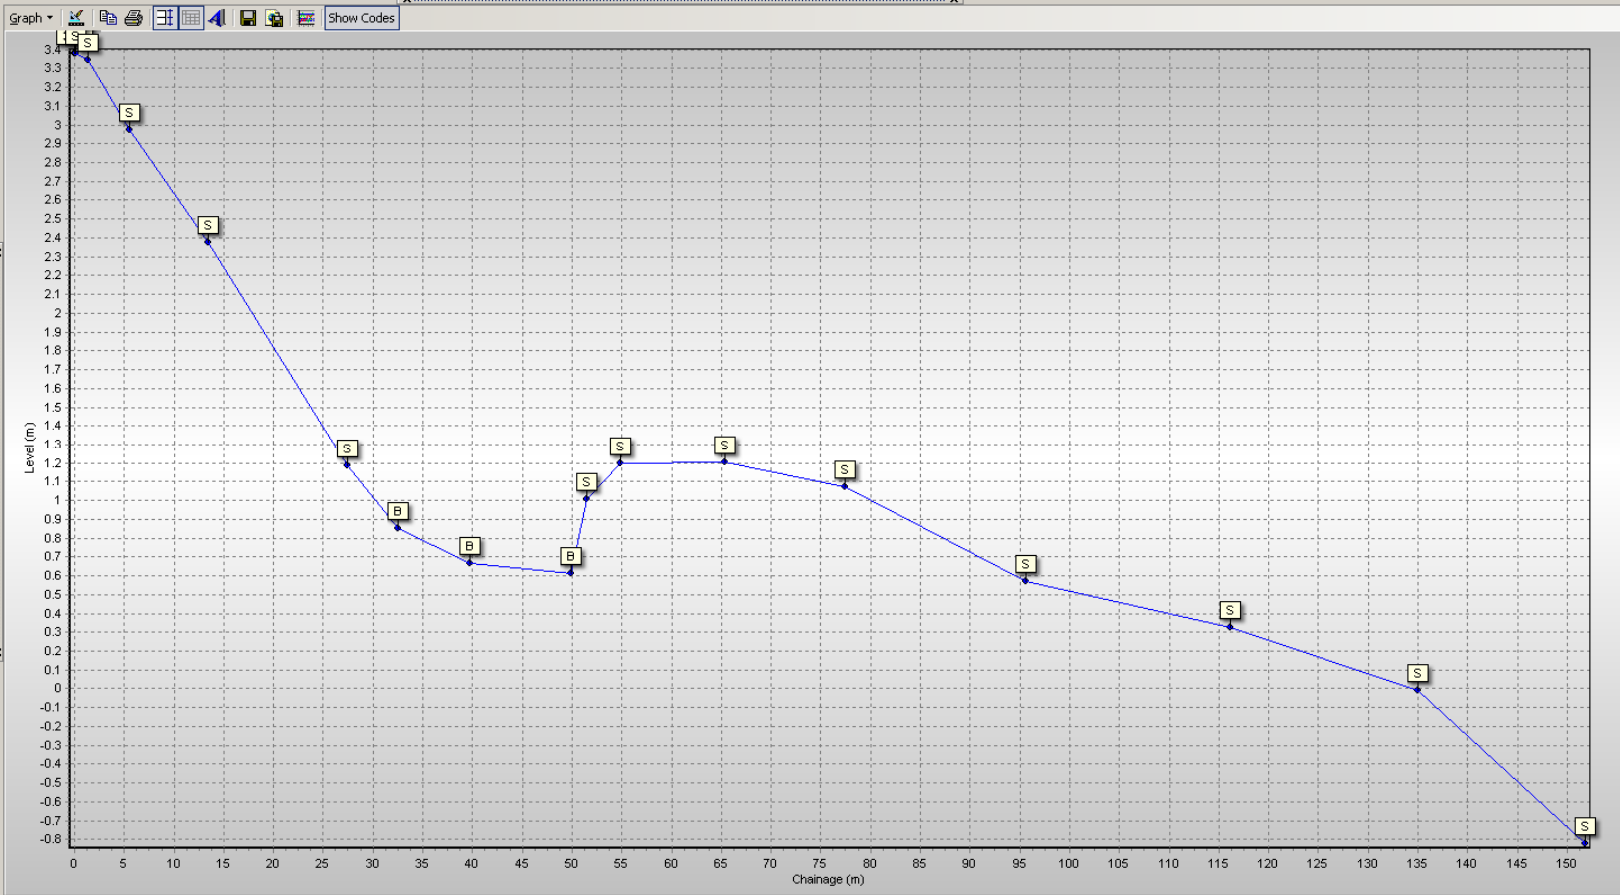

1aWDC08 - 01/09/2009

1aWDC09 - 01/09/2009

1aWDC10 - 01/09/2009

Chainage	Level	Code
0.000	3.380	
0.072	3.380	S
1.389	3.346	S
5.517	2.976	S
13.455	2.377	S
27.390	1.188	S
32.512	0.854	B
39.785	0.665	B
49.878	0.610	B
51.494	1.010	S
54.842	1.196	S
65.374	1.207	S
77.462	1.072	S
95.602	0.571	S
116.184	0.323	S
135.012	-0.012	S
151.821	-0.822	S

Beach Profiles: 1aWDC01

Beach Profiles: 1aWDC02

Beach Profiles: 1aWDC03

Beach Profiles: 1aWDC04

- 10/11/2006
- 15/10/2007
- 21/10/2008
- 01/09/2009

Beach Profiles: 1aWDC05

Beach Profiles: 1aWDC05A

Beach Profiles: 1aWDC06