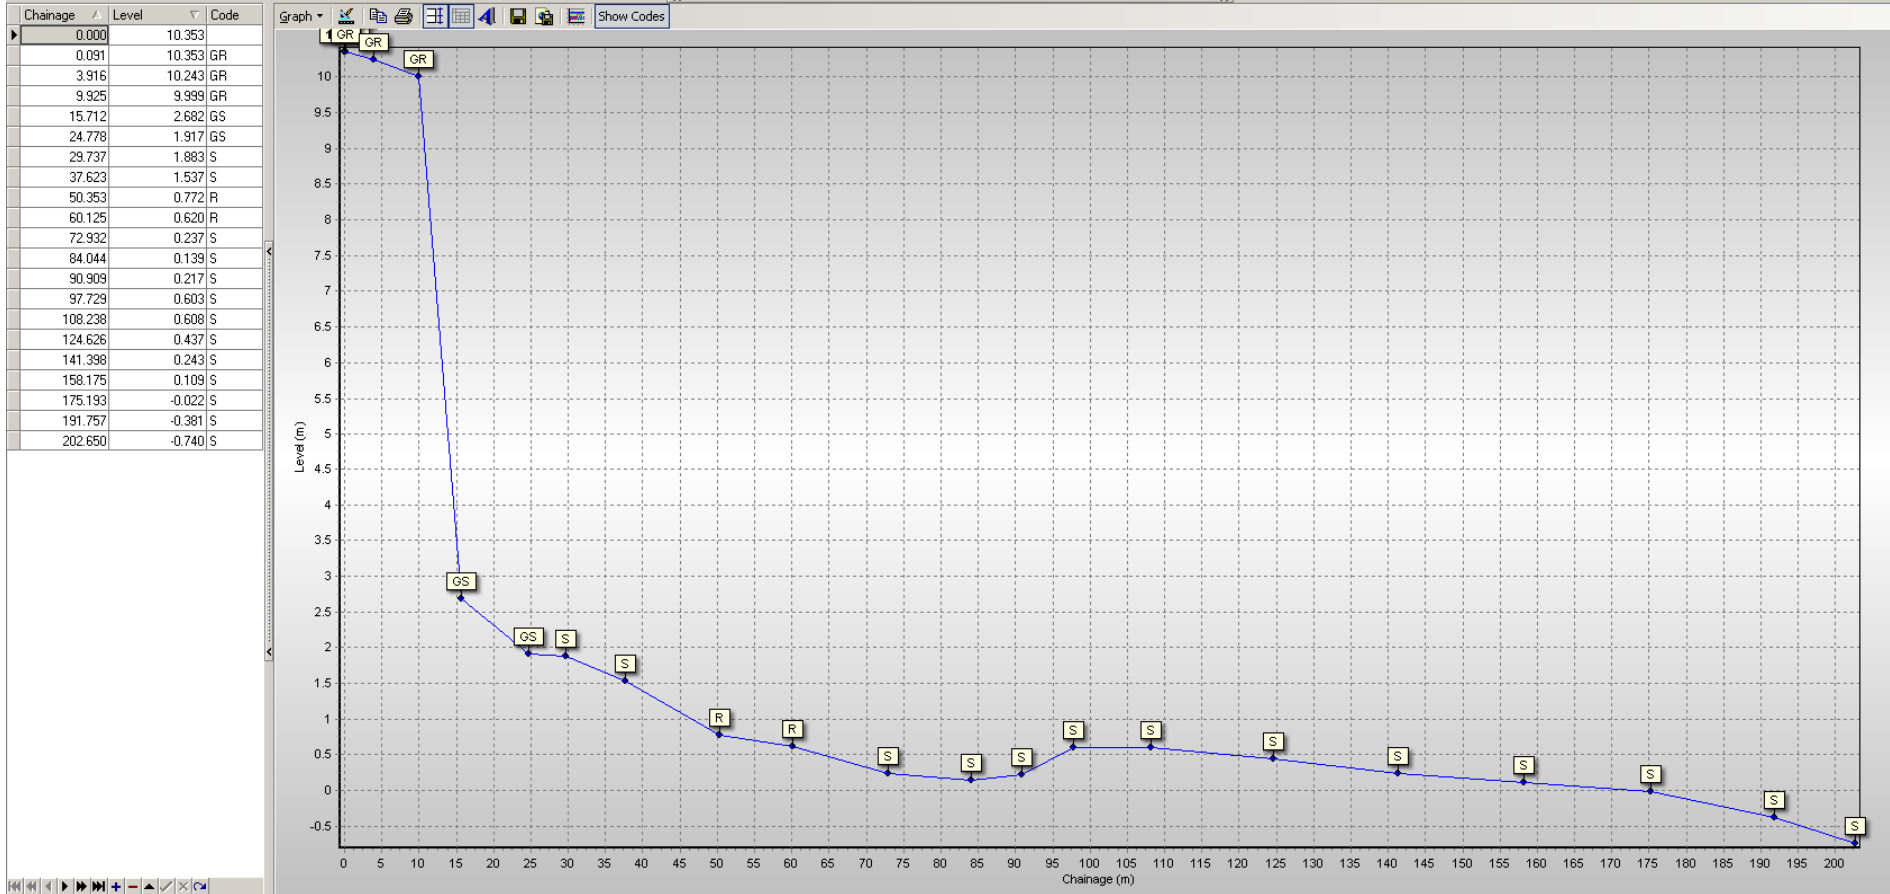

1aWDC06 - 01/09/2009

Chainage	Level	Code
0.000	4.650	
0.020	4.650	SD
5.769	4.572	SD
5.848	6.048	SD
7.693	5.892	SD
7.741	5.806	SD
8.659	5.592	SD
9.374	6.221	SD
9.941	5.886	SD
10.007	4.153	S
15.104	3.657	S
27.784	3.013	S
32.459	2.376	S
45.763	0.643	S
58.027	-1.073	S

1aWDC06A - 01/09/2009

1aWDC07 - 01/09/2009

Chainage	Level	Code
0.000	5.482	
0.077	5.482	SD
0.874	5.487	SD
1.439	5.564	SD
4.494	5.927	SD
6.401	5.344	SD
6.830	4.578	SD
22.918	4.478	S
24.972	4.321	S
31.124	3.584	S
34.808	3.381	S
45.563	2.277	S
59.270	0.435	S
69.448	-0.976	S

1aWDC08 - 01/09/2009

1aWDC09 - 01/09/2009

1aWDC10 - 01/09/2009

Chainage	Level	Code
0.000	3.380	
0.072	3.380	S
1.389	3.346	S
5.517	2.976	S
13.455	2.377	S
27.390	1.188	S
32.512	0.854	B
39.785	0.665	B
49.878	0.610	B
51.494	1.010	S
54.842	1.196	S
65.374	1.207	S
77.462	1.072	S
95.602	0.571	S
116.184	0.323	S
135.012	-0.012	S
151.821	-0.822	S

Beach Profiles: 1aWDC01

Beach Profiles: 1aWDC02

Beach Profiles: 1aWDC03

Beach Profiles: 1aWDC04

- 10/11/2006
- 15/10/2007
- 21/10/2008
- 01/09/2009

Beach Profiles: 1aWDC05

Beach Profiles: 1aWDC05A

Beach Profiles: 1aWDC06