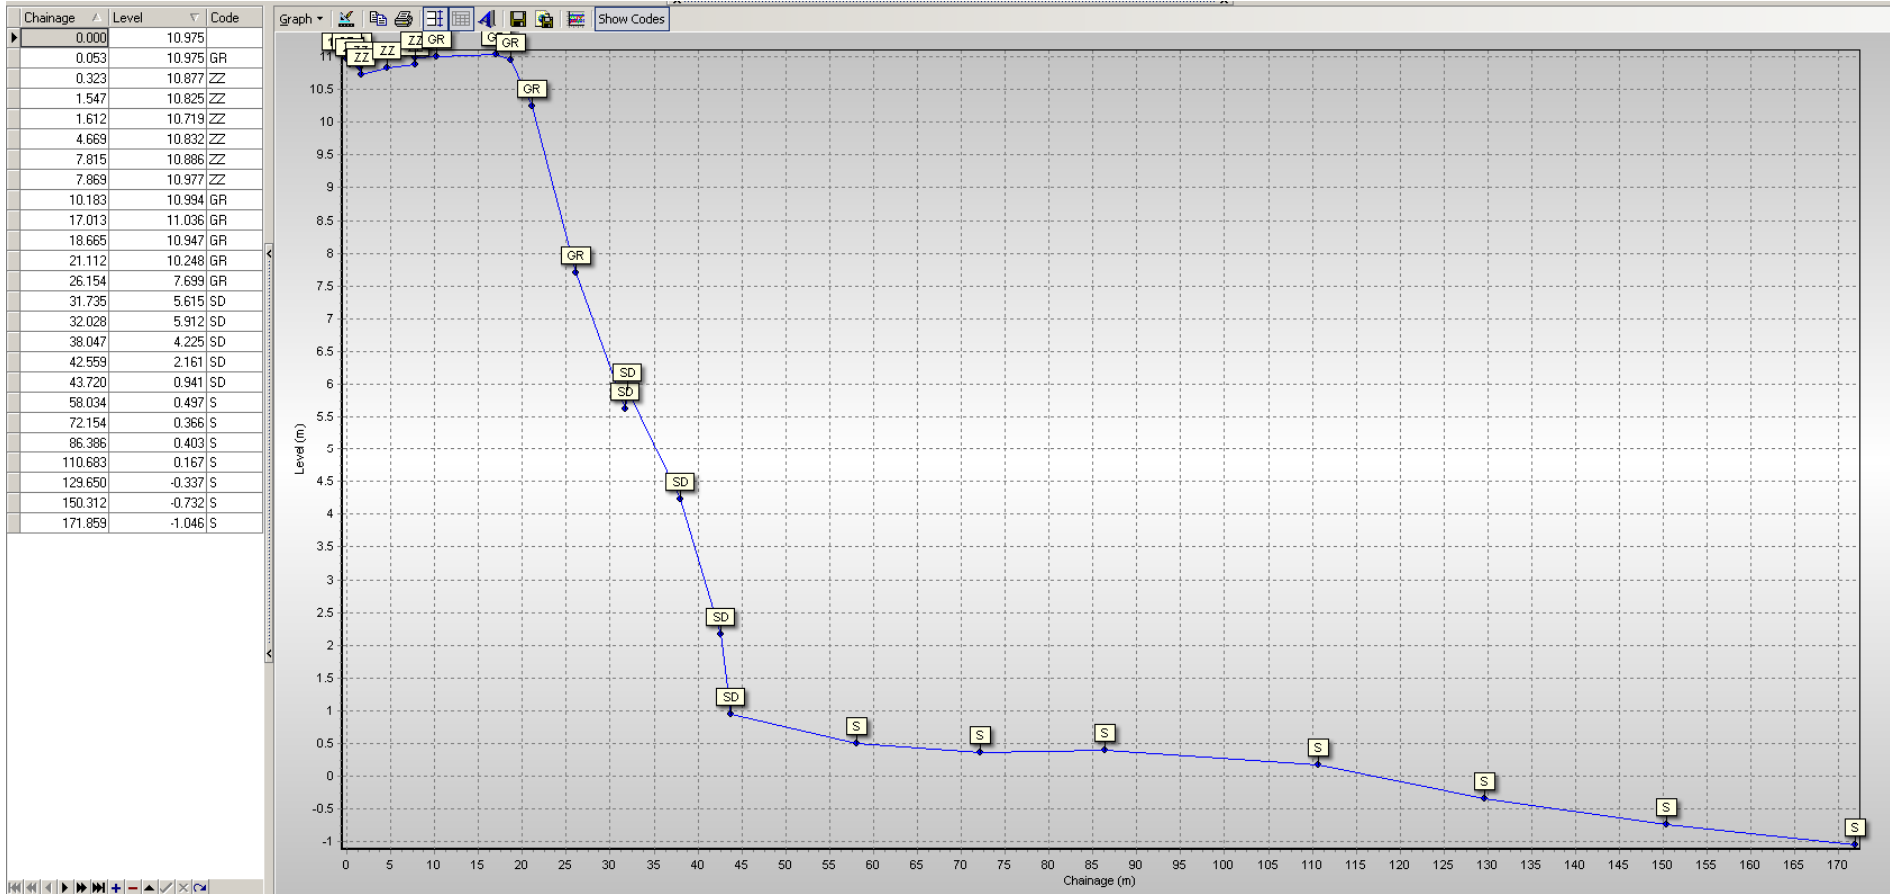

1aWDC08 - 01/09/2009

1aWDC09 - 01/09/2009

1aWDC10 - 01/09/2009

Chainage	Level	Code
0.000	3.380	
0.072	3.380	S
1.389	3.346	S
5.517	2.976	S
13.455	2.377	S
27.390	1.188	S
32.512	0.854	B
39.785	0.665	B
49.878	0.610	B
51.494	1.010	S
54.842	1.196	S
65.374	1.207	S
77.462	1.072	S
95.602	0.571	S
116.184	0.323	S
135.012	-0.012	S
151.821	-0.822	S

1aWDC11 - 01/09/2009

1aWDC12 - 01/09/2009

Chainage	Level	Code
0.000	6.716	
0.162	6.716	GR
4.067	6.859	GR
13.263	6.590	GR
18.414	6.689	GR
26.948	6.524	DV
27.221	6.095	DV
28.471	5.860	DV
30.168	4.352	DV
32.428	3.741	GS
41.432	3.076	S
51.821	2.107	S
58.240	1.389	S
72.669	1.099	S
81.415	1.285	S
93.949	0.985	S
111.663	0.333	S
129.438	-0.604	S
145.418	-1.036	S

Beach Profiles: 1aWDC01

Beach Profiles: 1aWDC02

Beach Profiles: 1aWDC03

Beach Profiles: 1aWDC04

- 10/11/2006
- 15/10/2007
- 21/10/2008
- 01/09/2009

Beach Profiles: 1aWDC05

Beach Profiles: 1aWDC05A

Beach Profiles: 1aWDC06

- 10/11/2006
- 15/10/2007
- 21/10/2008
- 01/09/2009

Beach Profiles: 1aWDC06A

Beach Profiles: 1aWDC07

Beach Profiles: 1aWDC08

- 10/11/2006
- 15/10/2007
- 21/10/2008
- 01/09/2009

Beach Profiles: 1aWDC09

- 10/11/2006
- 15/10/2007
- 21/10/2008
- 01/09/2009