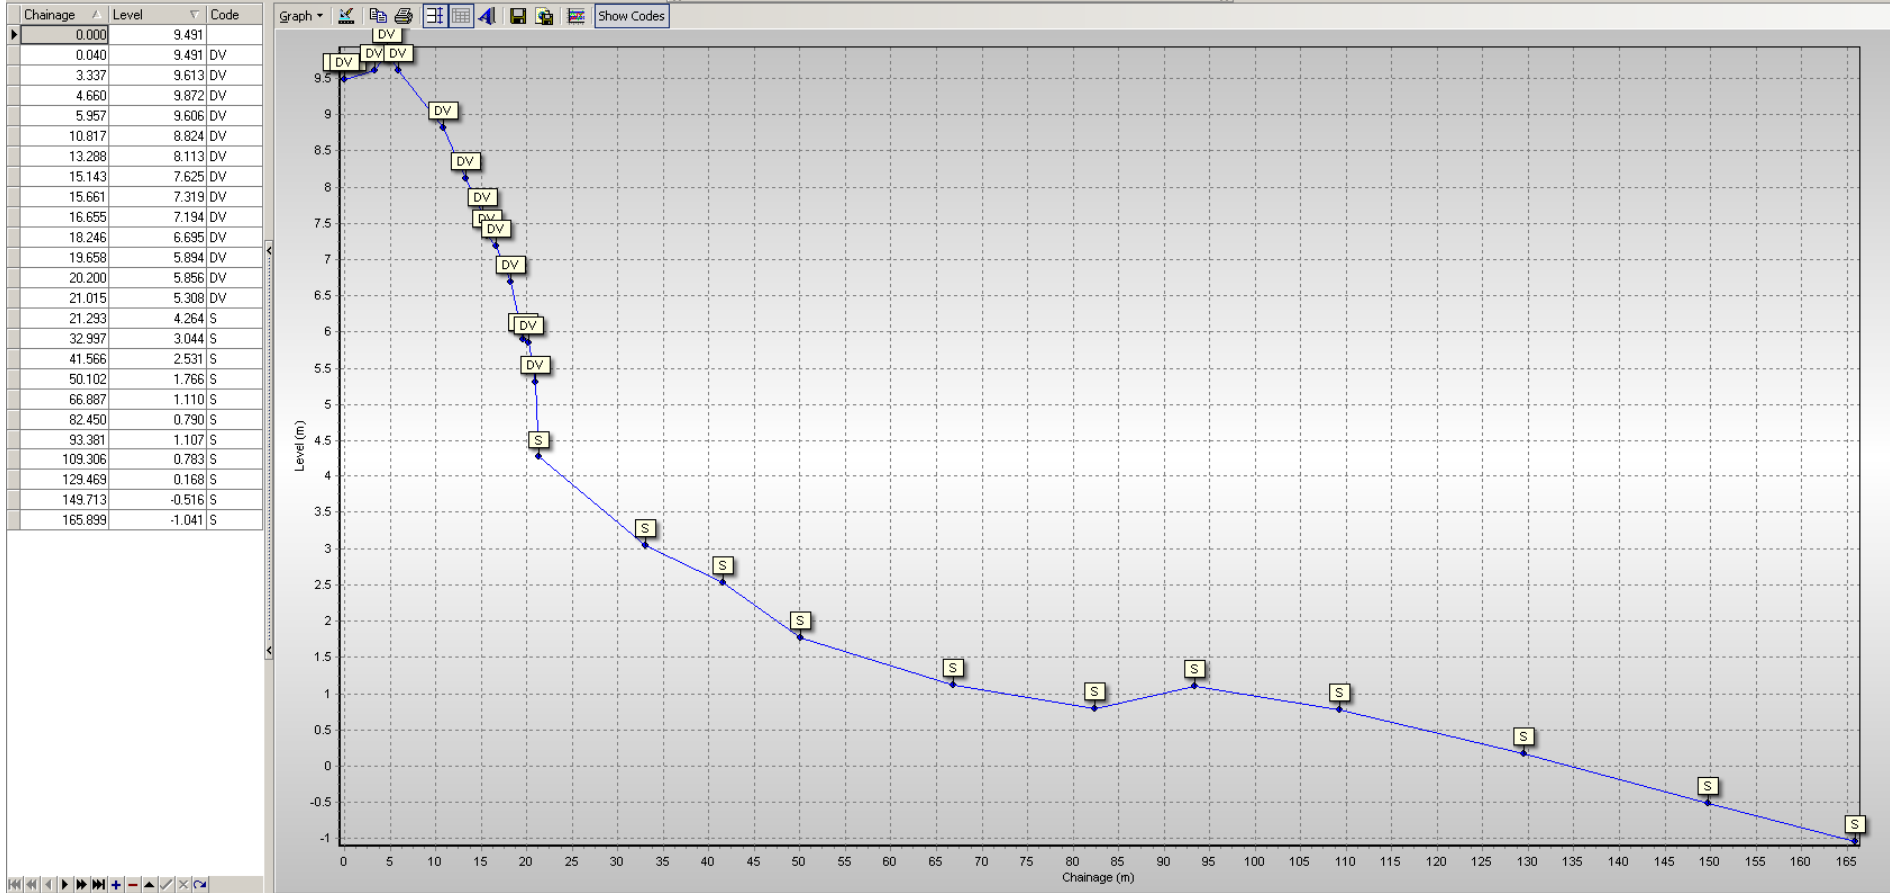

1aWDC13 - 23/09/2009

1aWDC14 - 23/09/2009

Chainage	Level	Code
0.000	6.307	
0.056	6.307	GR
2.432	6.120	GR
2.563	5.330	M
4.093	3.698	M
14.694	3.276	S
22.059	2.681	S
30.146	1.775	S
36.585	1.385	R
49.338	1.153	R
50.368	0.982	R
60.666	0.794	S
73.901	0.917	S
83.446	0.705	S
102.085	0.120	S
122.065	-0.547	S
139.198	-1.039	S