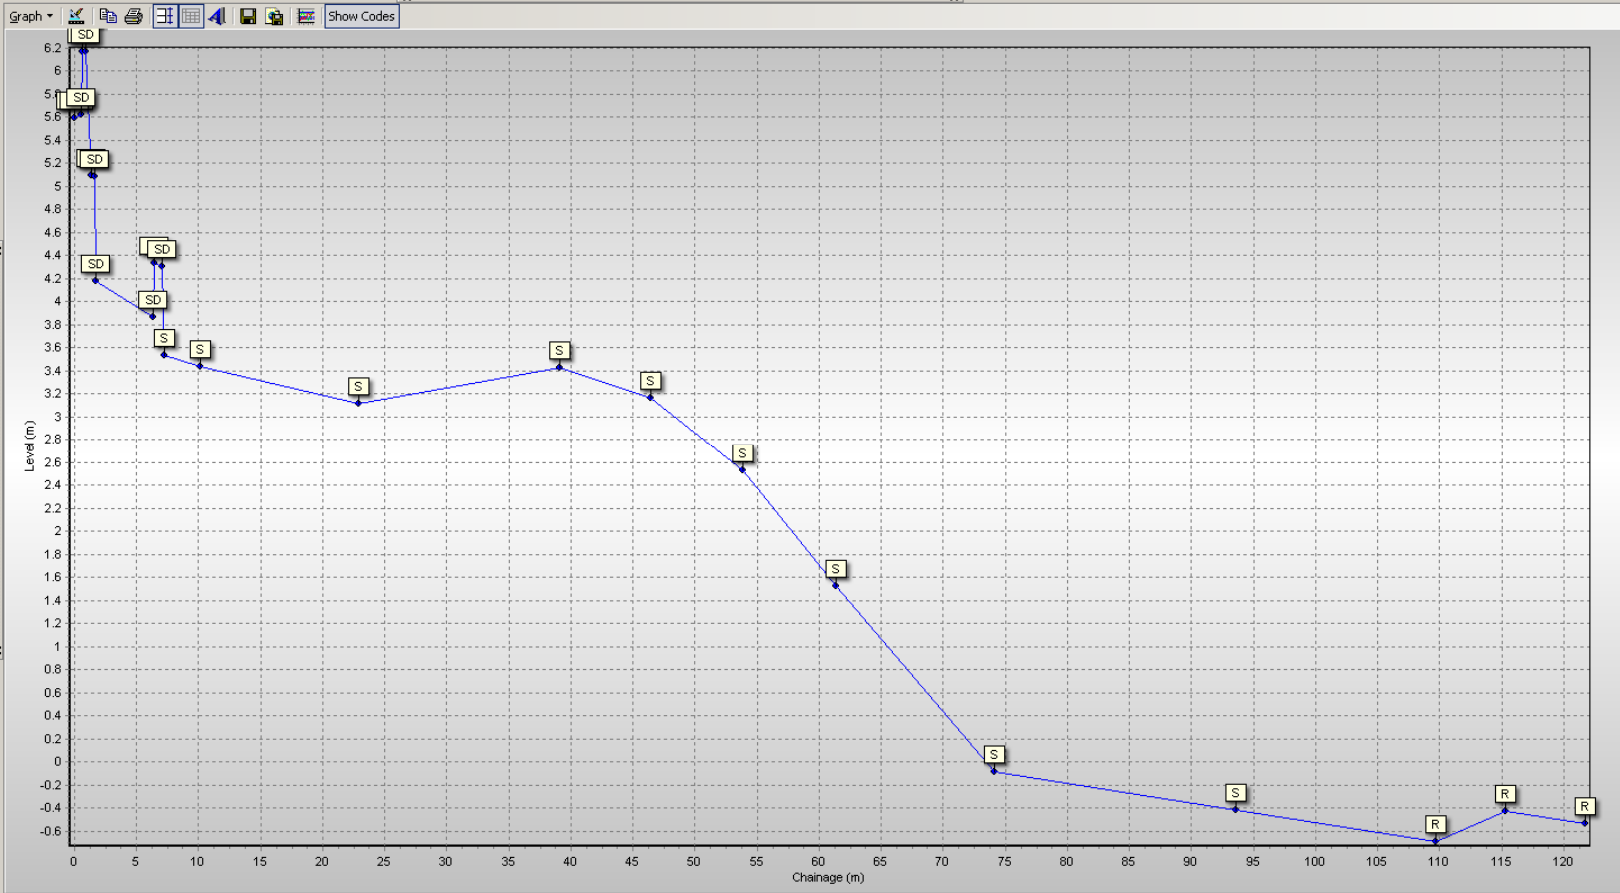

1aWDC05A - 01/09/2009

Chainage	Level	Code
0.000	5.590	
0.017	5.590	SD
0.587	5.626	SD
0.630	6.168	SD
0.863	6.165	SD
1.362	5.099	SD
1.672	5.082	SD
1.746	4.179	SD
6.319	3.869	SD
6.421	4.331	SD
7.070	4.303	SD
7.227	3.532	S
10.149	3.435	S
22.882	3.111	S
39.097	3.429	S
46.406	3.163	S
53.877	2.529	S
61.369	1.521	S
74.120	-0.089	S
93.575	-0.419	S
109.681	-0.690	R
115.267	-0.428	R
121.735	-0.536	R